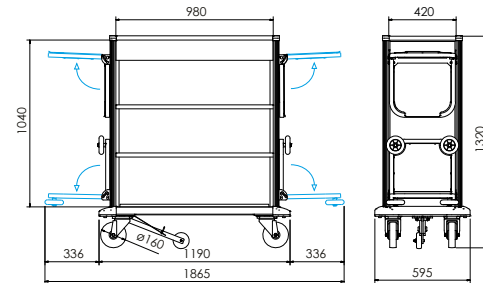

### ATLAS 1000

Overall dimensions				Reference *
Width (mm)	Depth (mm)	Height (mm)	Wheels Ø (mm)	Base Model
1190	595	1320	160	101215xx
Inside dimensions				
Width (mm)	Depth (mm)			
980	420			