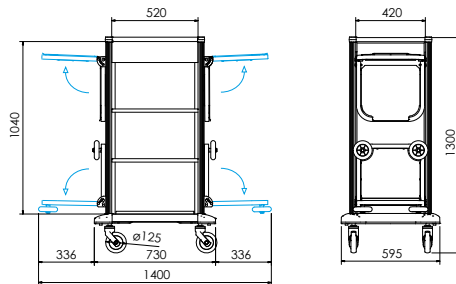

Atlas

THE GREAT CLASSICS

Atlas 520

Capacity: 4 to 5 rooms

Finish: Light grey

Options: Linen bag holder,
garbage bag holder, 2 foldable
bases, stationery drawer

ATLAS 520

| Overall dimensions | | | | Reference * |
|--------------------|------------|-------------|---------------|-------------|
| Width (mm) | Depth (mm) | Height (mm) | Wheels Ø (mm) | Base Model |
| 730 | 595 | 1300 | 125 | 101212xx |
| Inside dimensions | | | | |
| Width (mm) | Depth (mm) | | | |
| 520 | 420 | | | |