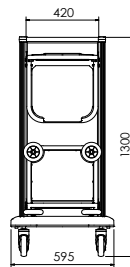

Atlas

THE GREAT CLASSICS

Atlas 650

Capacity: 5 to 6 rooms

Finish: Almond look
 Options: Linen bag holder,
 garbage bag holder, 2 foldable
 bases (in folded position),
 doors, amenities drawer,
 stationery drawer

ATLAS 650

Overall dimensions				Reference *
Width (mm)	Depth (mm)	Height (mm)	Wheels Ø (mm)	Base Model
860	595	1300	125	101213xx
Inside dimensions				
Width (mm)	Depth (mm)			
650	420			