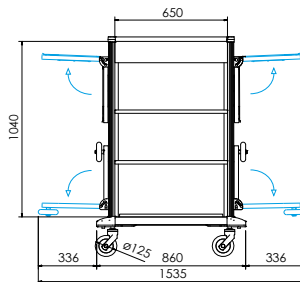

Atlas

THE GREAT CLASSICS

Atlas 650

Capacity: 5 to 6 rooms

Finish: Almond look
 Options: Linen bag holder,
 garbage bag holder, 2 foldable
 bases (in folded position),
 doors, amenities drawer,
 stationery drawer

ATLAS 650

Overall dimensions				Reference *
Width (mm)	Depth (mm)	Height (mm)	Wheels Ø (mm)	Base Model
860	595	1300	125	101213xx
Inside dimensions				
Width (mm)	Depth (mm)			
650	420			