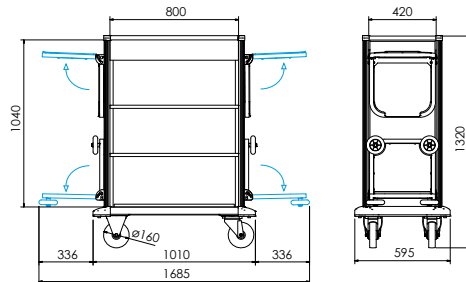

Atlas

THE GREAT CLASSICS

Atlas 800

Capacity: 7 to 8 rooms

Finish: Wenge oak look

Options: Linen bag holder and foldable base

ATLAS 800

Overall dimensions				Reference *
Width (mm)	Depth (mm)	Height (mm)	WheelsØ (mm)	Base Model
1010	595	1320	160	101214xx
Inside dimensions				
Width (mm)	Depth (mm)			
800	420			