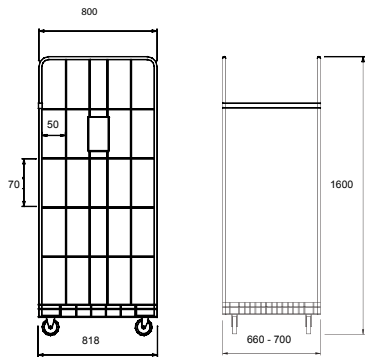

Leda

High wired container for linen transport

Standard equipment

- Galvanised steel container
- 2 partial doors (opening up to 270°)
- Lateral and back partitions
- 1 removable shelf
- 4 swiveling wheels Ø125mm with non-marking polyamide layer

Length	Width (mm)	Height (mm)	Reference
--------	------------	-------------	-----------

818	660	1600	7404100
-----	-----	------	---------