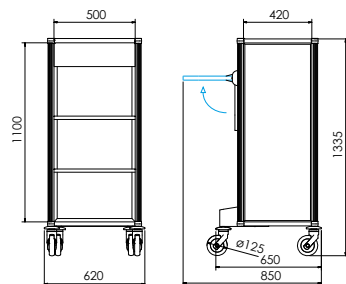

Minos

Intended for small lifts, for overcoming small steps, ...

Capacity: 3 to 5 rooms

Standard equipment

- Anodised aluminium frame
- 1 open compartment for amenities
- 3 levels for ranging clean linen
- 1 foldable linen bag holder
- 1 horizontal steering handle
- Wheels
 - Minos 125 - 4 swiveling wheels Ø125mm with non-marking thermoplastic layer
 - Minos 300 - 2 swiveling wheels Ø125mm with non-marking thermoplastic layer and 2 fixed wheels Ø 300mm with polyurethane layer to allow to overcome small steps
- 4 swiveling corner pads for protection
- A choice amongst different finishes (light grey, wenge oak look, black caviar look, almond look)

Options

- 1 door (opening up to 270°)
- Lid on amenities compartment

Minos 125

Minos 300

MINOS 125

| Overall dimensions | | | | Reference * |
|--------------------|------------|-------------|--------------|-------------|
| Width (mm) | Depth (mm) | Height (mm) | WheelsØ (mm) | Base Model |
| 620 | 650 | 1335 | 125 | 100701xx |
| Inside dimensions | | | | |
| Width (mm) | Depth (mm) | | | |
| 500 | 420 | | | |

MINOS 300

| Overall dimensions | | | | Reference * |
|--------------------|------------|-------------|--------------|-------------|
| Width (mm) | Depth (mm) | Height (mm) | WheelsØ (mm) | Base Model |
| 620 | 680 | 1335 | 125/300 | 100702xx |
| Inside dimensions | | | | |
| Width (mm) | Depth (mm) | | | |
| 500 | 420 | | | |