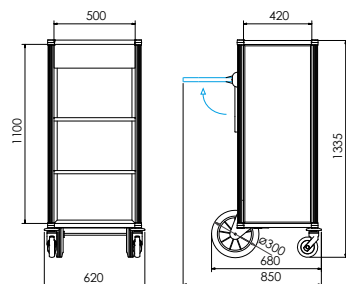

Minos

Intended for small lifts, for overcoming small steps, ...

Capacity: 3 to 5 rooms

Standard equipment

- Anodised aluminium frame
- 1 open compartment for amenities
- 3 levels for ranging clean linen
- 1 foldable linen bag holder
- 1 horizontal steering handle
- Wheels
 - Minos 125 - 4 swiveling wheels Ø125mm with non-marking thermoplastic layer
 - Minos 300 - 2 swiveling wheels Ø125mm with non-marking thermoplastic layer and 2 fixed wheels Ø 300mm with polyurethane layer to allow to overcome small steps
- 4 swiveling corner pads for protection
- A choice amongst different finishes (light grey, wenge oak look, black caviar look, almond look)

Options

- 1 door (opening up to 270°)
- Lid on amenities compartment

Minos 125

Minos 300

MINOS 125

| Overall dimensions | | | | Reference * |
|--------------------|------------|-------------|--------------|-------------|
| Width (mm) | Depth (mm) | Height (mm) | WheelsØ (mm) | Base Model |
| 620 | 650 | 1335 | 125 | 100701xx |
| Inside dimensions | | | | |
| Width (mm) | Depth (mm) | | | |
| 500 | 420 | | | |

MINOS 300

| Overall dimensions | | | | Reference * |
|--------------------|------------|-------------|--------------|-------------|
| Width (mm) | Depth (mm) | Height (mm) | WheelsØ (mm) | Base Model |
| 620 | 680 | 1335 | 125/300 | 100702xx |
| Inside dimensions | | | | |
| Width (mm) | Depth (mm) | | | |
| 500 | 420 | | | |